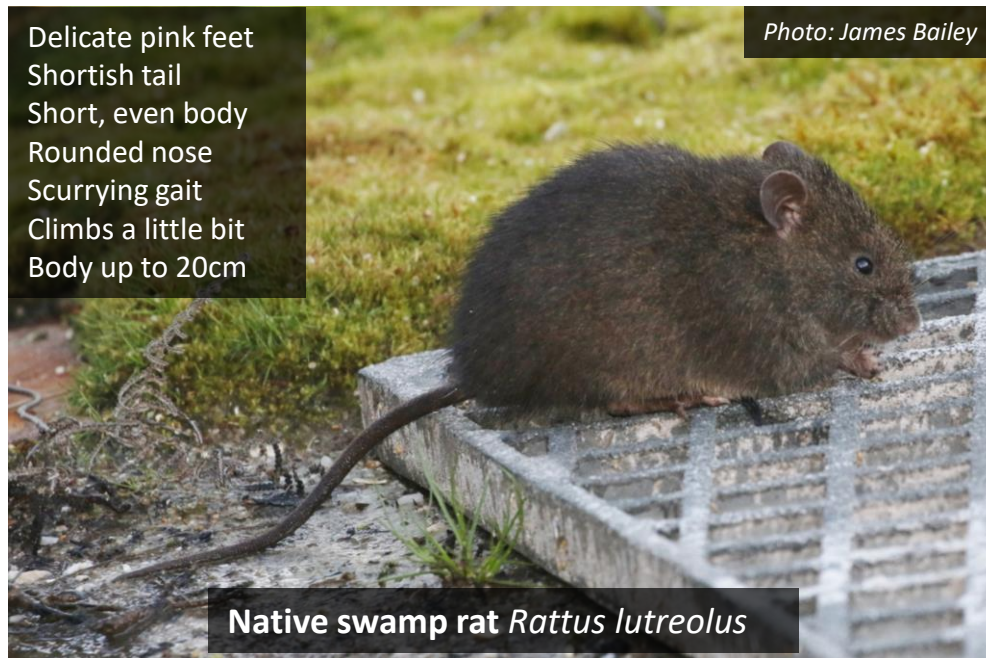

Short tail
Strong digging feet
Round rump
Pointy nose
Hopping gait
Ground dwelling
Body up to 35cm

Photo: Tanya Splawa-Neyman

Native southern brown bandicoot *Isoodon obesulus*

Delicate pink feet
Shortish tail
Short, even body
Rounded nose
Scurrying gait
Climbs a little bit
Body up to 20cm

Photo: James Bailey

Native swamp rat *Rattus lutreolus*

Delicate pink feet
Longish tail
Elongated body
Rounded nose
Scurrying gait
Can climb
Body up to 28cm

Introduced brown rat *Rattus norvegicus*

Delicate pink feet
VERY long tail
Elongated body
Slightly pointy nose
Scurrying gait
Climbs a lot
Body up to 21cm

Photo: Sueweymouth

Introduced black rat *Rattus rattus*