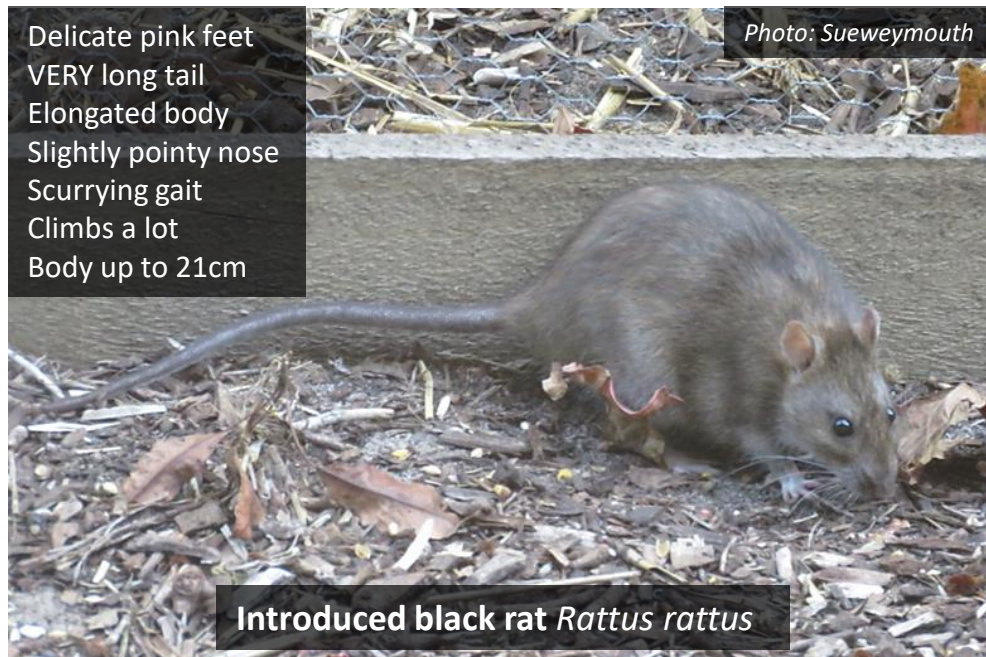

Short tail
Strong digging feet
Round rump
Pointy nose
Hopping gait
Ground dwelling
Body up to 35cm

Photo: Tanya Splawa-Neyman

Native southern brown bandicoot *Isoodon obesulus*

Delicate pink feet
Shortish tail
Short, even body
Rounded nose
Scurrying gait
Climbs a little bit
Body up to 20cm

Photo: James Bailey

Native swamp rat *Rattus lutreolus*

Delicate pink feet
Longish tail
Elongated body
Rounded nose
Scurrying gait
Can climb
Body up to 28cm

Introduced brown rat *Rattus norvegicus*

Delicate pink feet
VERY long tail
Elongated body
Slightly pointy nose
Scurrying gait
Climbs a lot
Body up to 21cm

Photo: Sueweymouth

Introduced black rat *Rattus rattus*